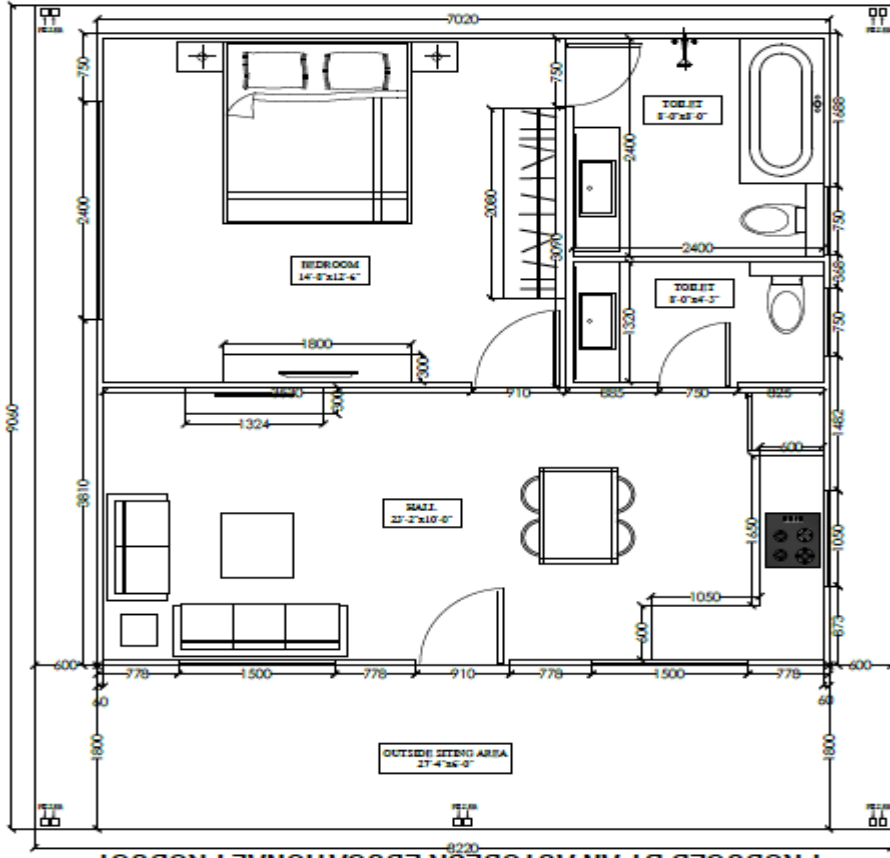

* Required approvals and permissions (if any) to be arranged by customer only

Layouts Available

1 BHK

2 BHK

Hall with Toilet

Actual Images

The internal furnishings like tiles, sanitary fittings, electrical fittings can be chosen from a range of options. Wall panel design comes with 3 options only.