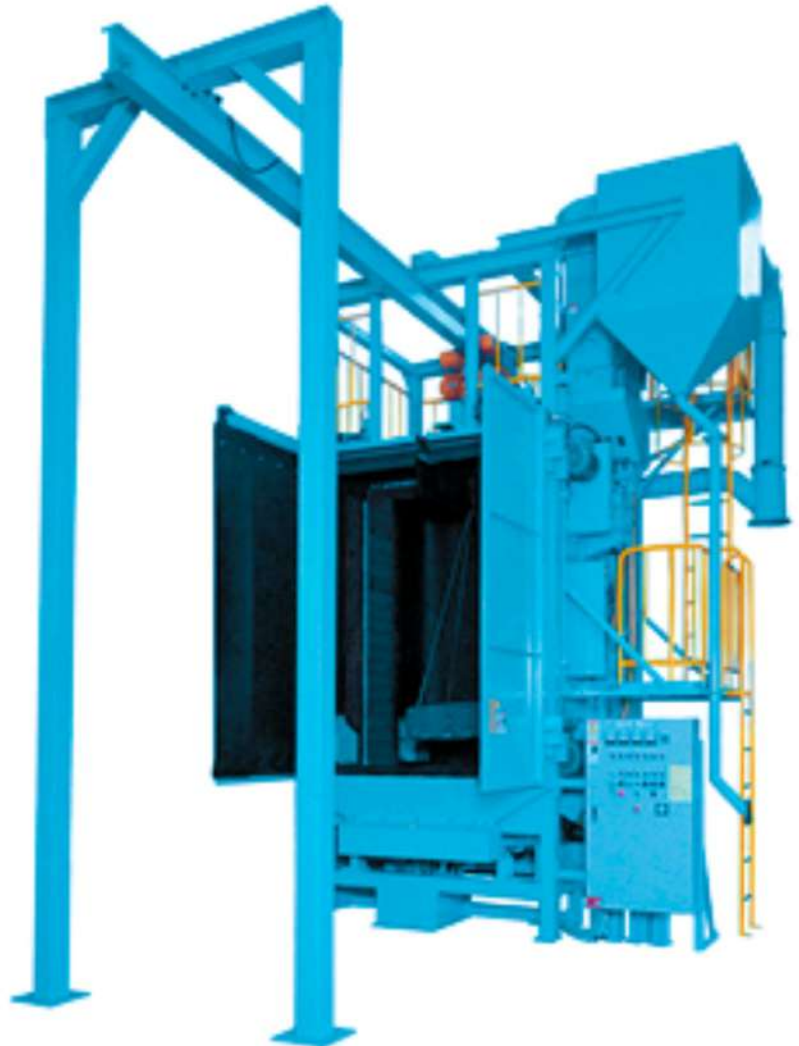

# PERFECT SHOT BLASTING

## MONORAIL TYPE SHOT BLASTING MACHINE

The PERFECT SHOT BLASTING DEVELOPE  
MONORAIL & CONTINUOUS HANGER TYPE  
SHOT BLASTING MACHINE

Perfect Continuous Monorail Shot Blasting  
machines, available semi automatic or fully  
automatic. The parts are suspended on the  
trees, hung on hangers or special fixtures and  
carried in to abrasives Heavy Component,  
Tractor and Trolley, Diesel engines  
components, removes rust from fabricated  
structures of earth moving equipments etc.