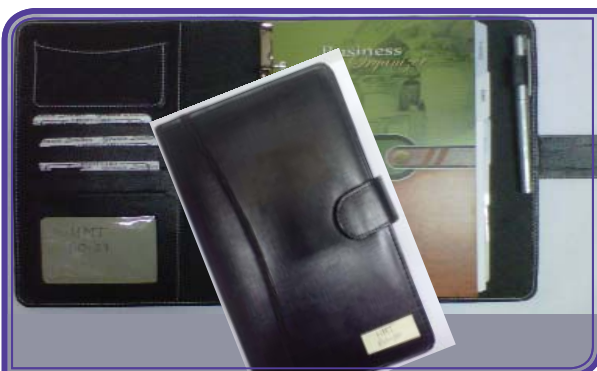

Item Name   Business Organizer
Discription   Colour : Black
                                 Mtl : Leatherite
                                 Size : Standard
Code   MBO610