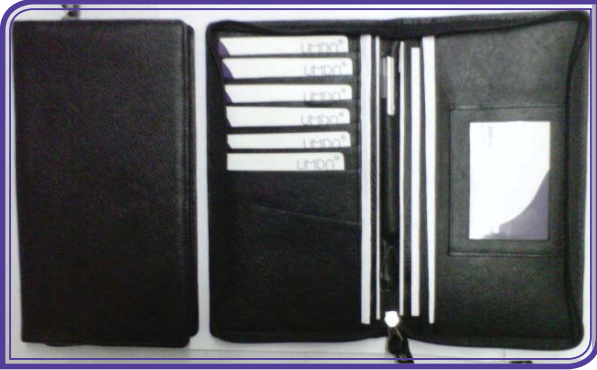

PASSPORT & CHEQBOOK

Item Name   Passport Holder
Discription   Colour : Black / Brown
                         Mtl : Pure Leather
                         Size : 4.5" X 9.0"
Code   LPH1000