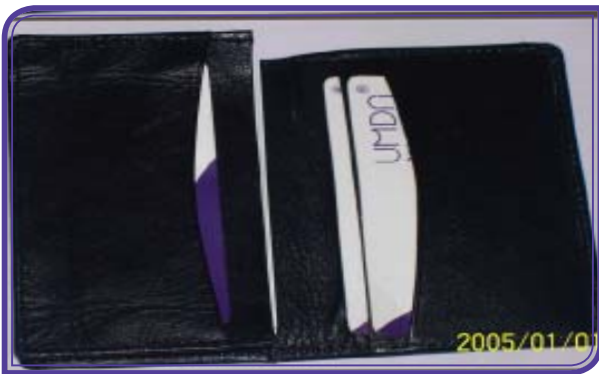

Item Name Business Card | Credit Card Holder  
 Discription Colour : Brown  
 Mtl : Pure Leather  
 Size : Standard  
 Code LCH250

Item Name Business Card Holder  
 Discription Colour : Black  
 Mtl : Leatherite  
 Size : Standard  
 Code ICH150

**CARD HOLDER**

Item Name      Business Card Holder  
 Discription    Colour : Black  
                      Mtl : Leatherite  
                      Size : Standard  
  
 Code             ICH120

Item Name      Business Card | Credit Card Holder  
 Discription    Colour : Black  
                      Mtl : Pure Leather  
                      Size : Standard  
  
 Code             LCH210