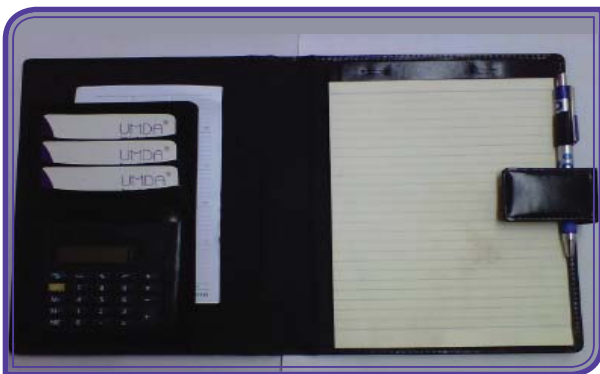

Item Name   Calci Pad Holder
Discription   Colour : Black
                     Mtl : Leatherite
                     Size : Standard

Code   MCP580