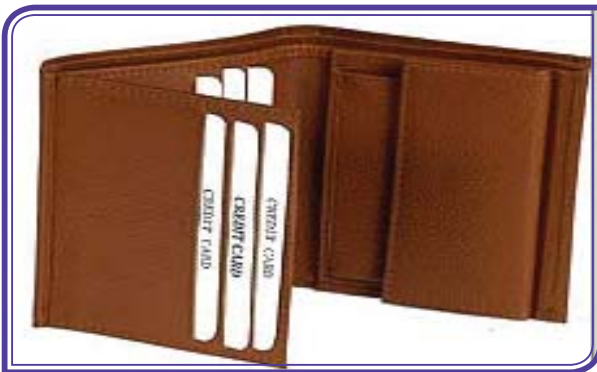

Item Name   Gents Wallet
Discription   Colour : Brown
                          Mtl : Pure Leather
                          Size : Standard
Code   LGW530