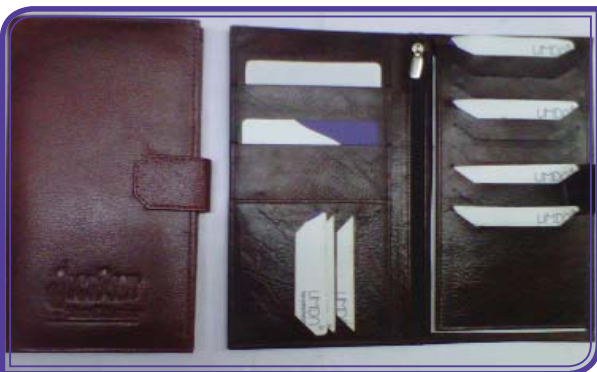

Item Name   Passport Holder
Discription   Colour : Brown
                         Mtl : Pure Leather
                         Size : Standard
Code   LPH930