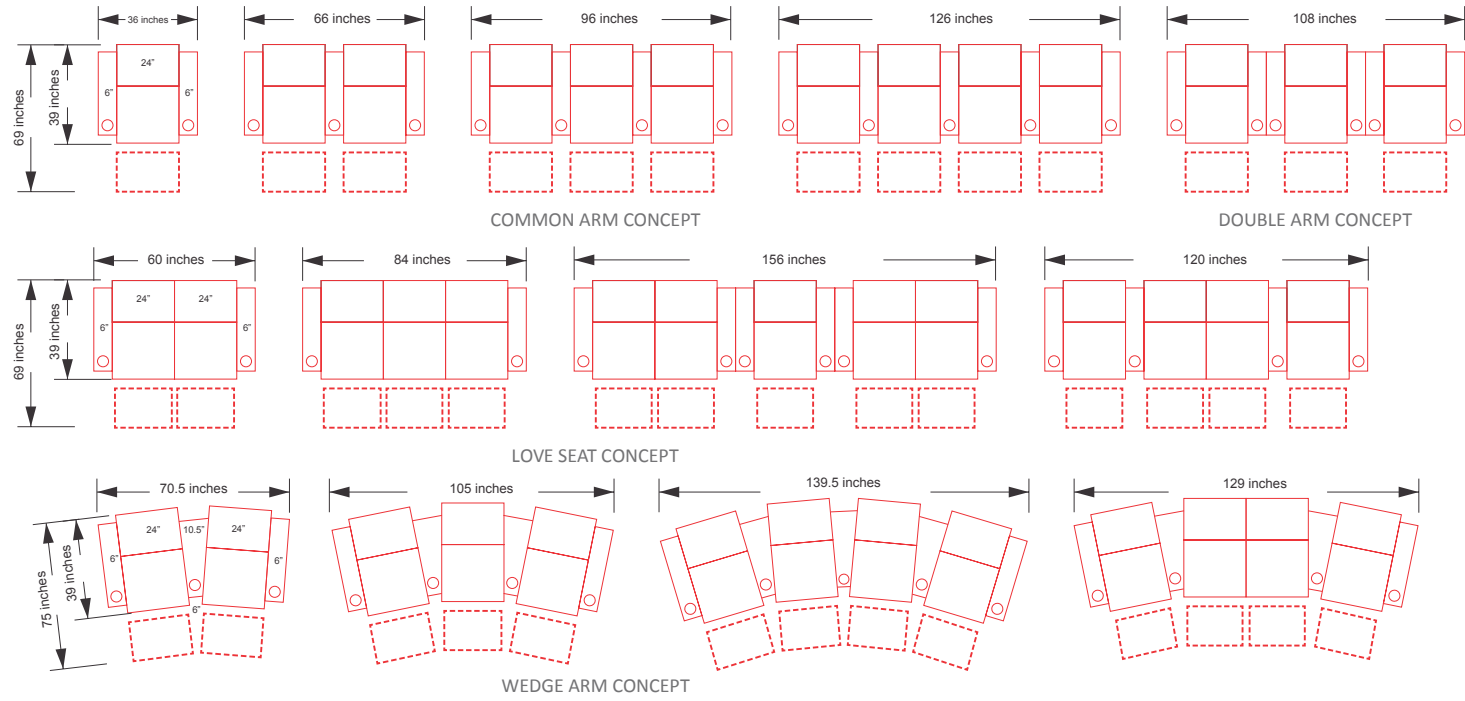

# LAYOUT IDEAS

Following are the seating layouts along with dimensions for your theatre. Being a manufacturer we offer highest levels of flexibility to customize your very own entertainment space.