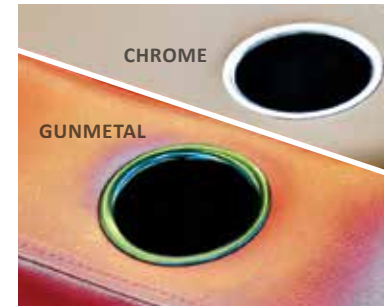

GLASS HOLDER

Now escape from the hassle of spilling your drinks while you watch a movie relaxing on your recliner with 'Glass holder'. Strategically placed on the arm of the chair, it gives you the convenience of placing your drinks in it and enriches your movie experiences.

Available in Stainless steel body
Available in two shades: Chrome Finish & Gun Metal Finish.