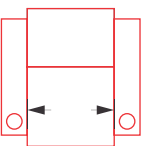

Model : Millor  
Black upholstery with  
RED stitching

Top Stitch Double Stitch

Elegante + Moderni

Livo + Otium

Armonia + Elegante  
with Head Flap

Available Seat Width:

- 22"
- 23"
- 24"