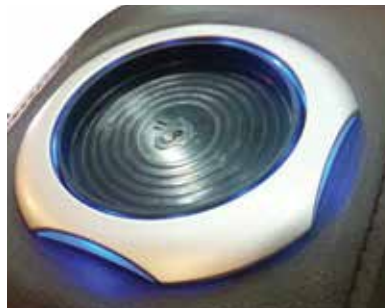

ACCESSORIES

LITTLE NAP offers a wide range of Accessories options to make your Recliner an integral part of your comfort.

REVERSIBLE CUP HOLDER

Now no need to pause your favorite movie and rush to the kitchen to get your favorite drink as Reversible Cup Holder gives you the convenience of a cup holder and lets you enjoy your favorite movie uninterrupted. What separates it from other cup holders is the fact that it can be used as a glass holder too when required.