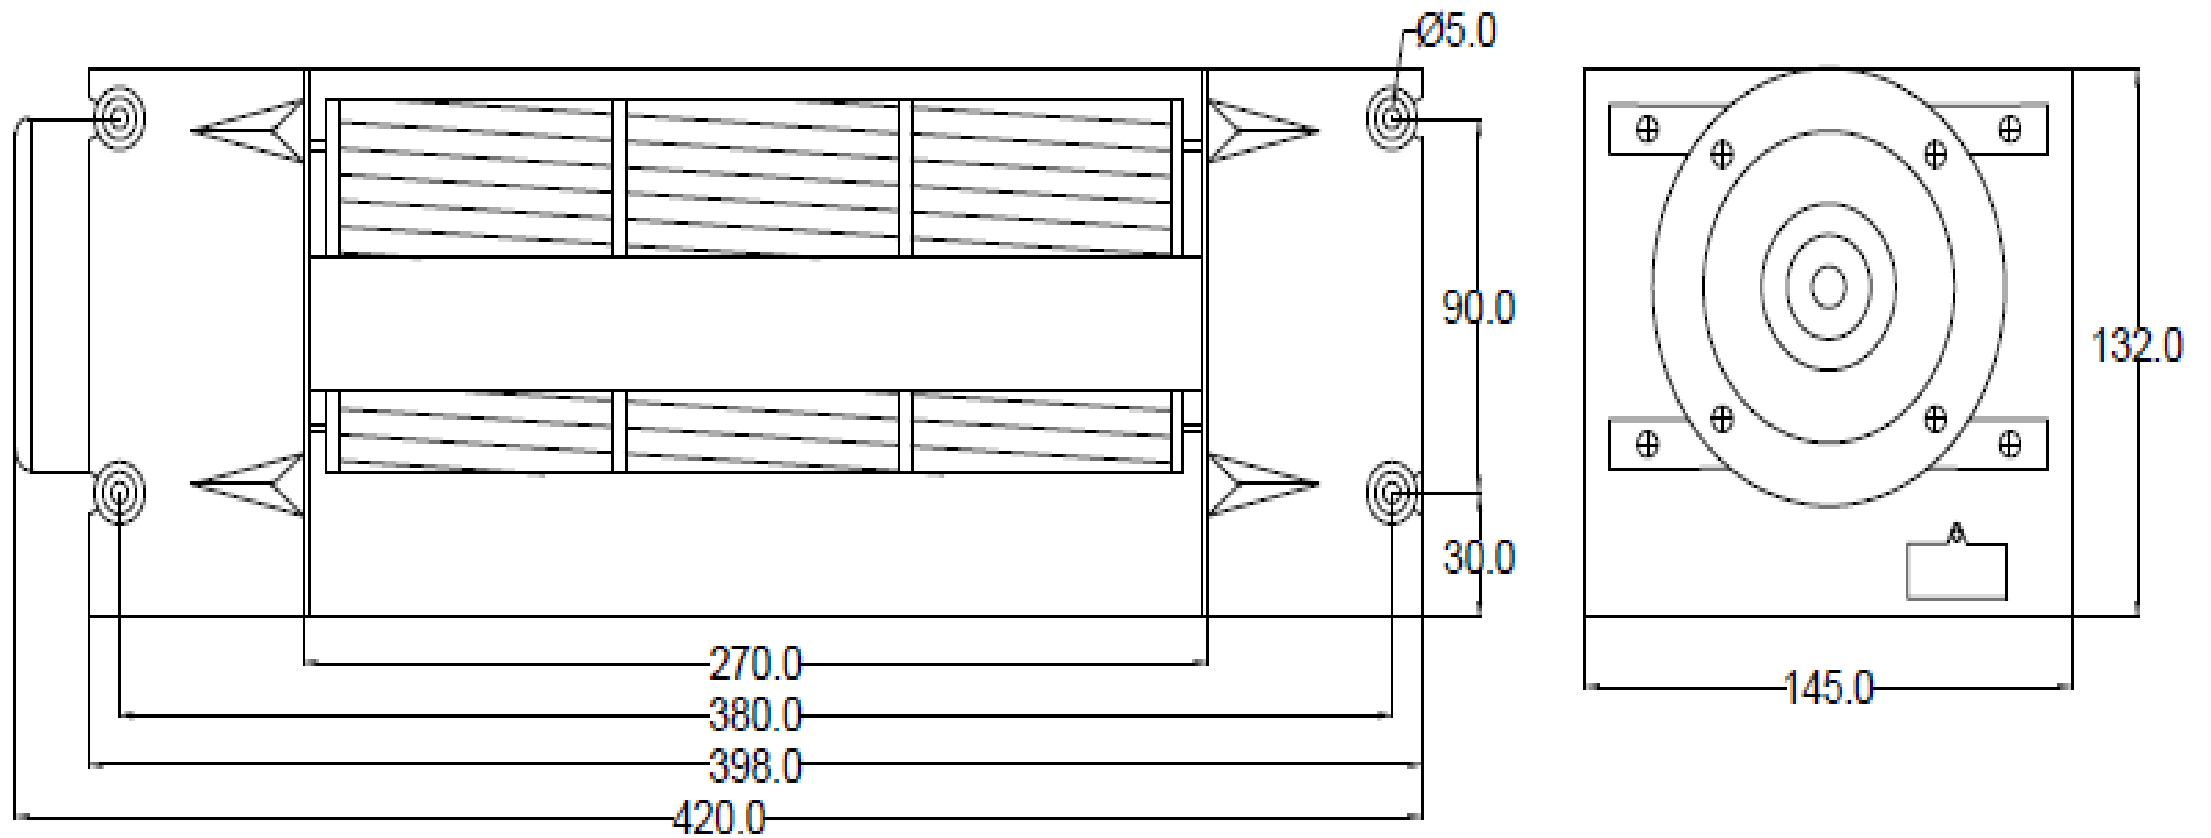

Mounting Dimensions