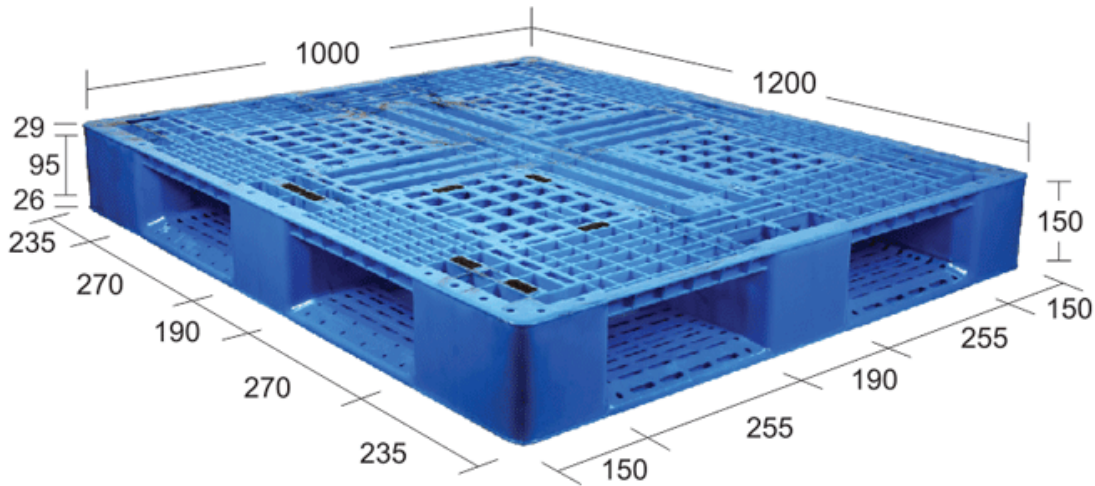

RI 1210125 FT 9L

DIMENSION	1200*1000*125 (mm)		STATIC	2500 KG	
MATERIAL	HDPE/PP		DYNAMIC	500 KG	
COLOUR	BLUE/RED		RACKING	NIL	
FORK LIFT	4 WAY	STACKER	4 WAY	HAND TROLLY	4 WAY

RI 121013 GT 9L

DIMENSION	1200*1000*130 (mm)		STATIC	2000 KG	
MATERIAL	HDPE/PP		DYNAMIC	1000 KG	
COLOUR	BLUE/RED		RACKING	NIL	
FORK LIFT	4 WAY	STACKER	4 WAY	HAND TROLLY	4 WAY

RI 121015 GT DD H/W

DIMENSION	1200*1000*150 (mm)		STATIC	4000 KG	
MATERIAL	HDPE/PP		DYNAMIC	UP TO 1000 KG	
COLOUR	BLUE/RED		RACKING	UP TO 500 KG	
FORK LIFT	4 WAY	STACKER	N/A	HAND TROLLY	4 WAY

RI 121012 GT DD L/W

RI 1280125 GT SD 9L

DIMENSION	1200*800*125 (mm)		STATIC	2000 KG	
MATERIAL	HDPE/PP		DYNAMIC	UP TO 500 KG	
COLOUR	BLUE/RED		RACKING	N/A	
FORK LIFT	4 WAY	STACKER	4 WAY	HAND TROLLY	4 WAY

ECONOMICAL PALLET

FOR INHOUSE PURPOSE AND FOR EXPORT PURPOSE

EURO PALLET:

RI 121015 PERFORATED DD

DIMENSION	1200*1000*150 (mm)	STATIC	4000 KG		
MATERIAL	HDPE/PP	DYNAMIC	UP TO 1000 KG		
COLOUR	BLUE/BLACK	RACKING	UP TO 500 KG		
FORK LIFT	4 WAY	STACKER	N/A	HAND TROLLY	4 WAY