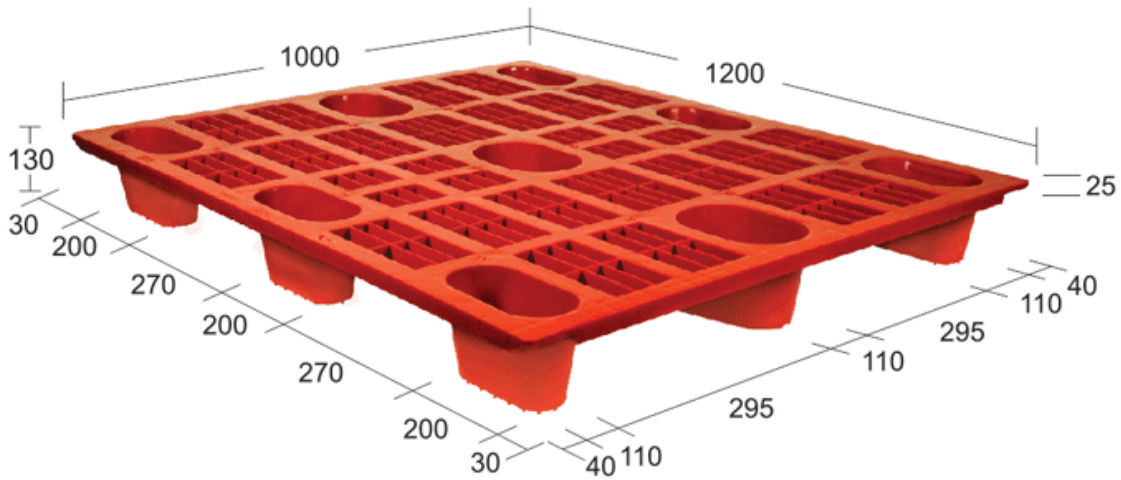

M: 9974123300

E: THERISEENTERPRISE@GMAIL.COM

W: WWW.THERISEENTERPRISE.COM

INJECTION MOULDING PALLETS

RI 121016 GT SD 3S

DIMENSION	1200*1000*160 (mm)		STATIC	4000 KG	
MATERIAL	HDPE/PP		DYNAMIC	UP TO1000 KG	
COLOUR	BLUE/RED		RACKING	UP TO1000 KG	
FORK LIFT	4 WAY	STACKER	2 WAY	HAND TROLLY	2 WAY

RI 1210125 FT 9L

DIMENSION	1200*1000*125 (mm)		STATIC	2500 KG	
MATERIAL	HDPE/PP		DYNAMIC	500 KG	
COLOUR	BLUE/RED		RACKING	NIL	
FORK LIFT	4 WAY	STACKER	4 WAY	HAND TROLLY	4 WAY

RI 121013 GT 9L

DIMENSION	1200*1000*130 (mm)		STATIC	2000 KG	
MATERIAL	HDPE/PP		DYNAMIC	1000 KG	
COLOUR	BLUE/RED		RACKING	NIL	
FORK LIFT	4 WAY	STACKER	4 WAY	HAND TROLLY	4 WAY

RI 121015 GT DD H/W

DIMENSION	1200*1000*150 (mm)		STATIC	4000 KG	
MATERIAL	HDPE/PP		DYNAMIC	UP TO 1000 KG	
COLOUR	BLUE/RED		RACKING	UP TO 500 KG	
FORK LIFT	4 WAY	STACKER	N/A	HAND TROLLY	4 WAY

RI 121012 GT DD L/W

RI 1280125 GT SD 9L

DIMENSION	1200*800*125 (mm)		STATIC	2000 KG	
MATERIAL	HDPE/PP		DYNAMIC	UP TO 500 KG	
COLOUR	BLUE/RED		RACKING	N/A	
FORK LIFT	4 WAY	STACKER	4 WAY	HAND TROLLY	4 WAY

ECONOMICAL PALLET

FOR INHOUSE PURPOSE AND FOR EXPORT PURPOSE