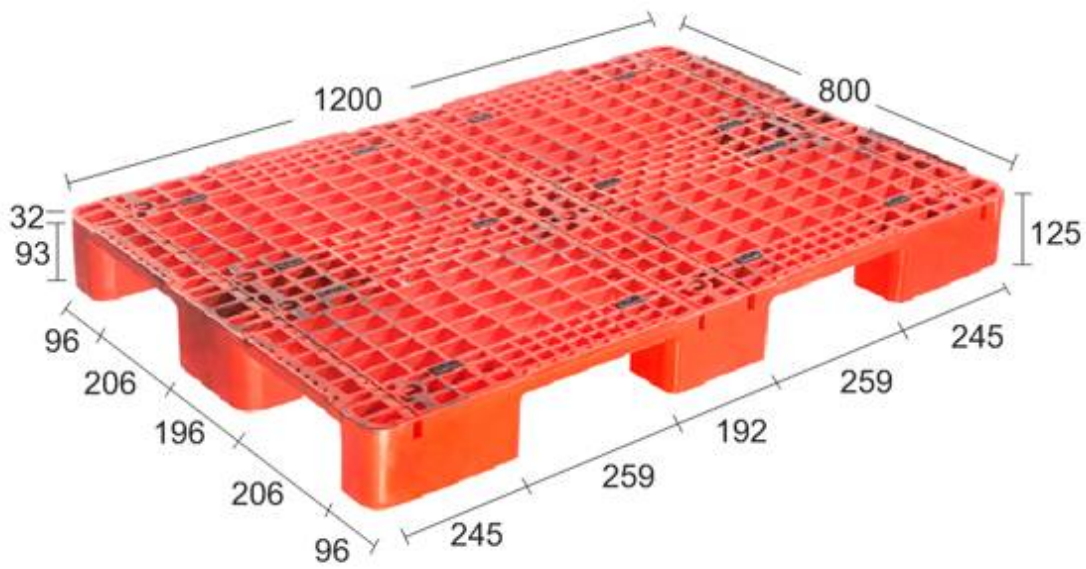

RI 121015 GT DD H/W

DIMENSION	1200*1000*150 (mm)		STATIC	4000 KG	
MATERIAL	HDPE/PP		DYNAMIC	UP TO 1000 KG	
COLOUR	BLUE/RED		RACKING	UP TO 500 KG	
FORK LIFT	4 WAY	STACKER	N/A	HAND TROLLY	4 WAY

RI 121012 GT DD L/W

RI 105105 GT DD

RISE

DIMENSION	1050*1050*120 (mm)		STATIC	2000 KG
MATERIAL	HDPE/PP		DYNAMIC	1000 KG
COLOUR	BLUE/RED		RACKING	NIL
FORK LIFT	4 WAY	STACKER	N/A	HAND TROLLY N/A

RI 1280125 FT 9L

DIMENSION	1200*800*125 (mm)		STATIC	2000 KG
MATERIAL	HDPE/PP		DYNAMIC	300 KG
COLOUR	BLUE/RED		RACKING	NIL
FORK LIFT	4 WAY	STACKER	4 WAY	HAND TROLLY 4 WAY

RI 1280125 GT SD 9L

DIMENSION	1200*800*125 (mm)		STATIC	2000 KG	
MATERIAL	HDPE/PP		DYNAMIC	UP TO 500 KG	
COLOUR	BLUE/RED		RACKING	N/A	
FORK LIFT	4 WAY	STACKER	4 WAY	HAND TROLLY	4 WAY

ECONOMICAL PALLET

FOR INHOUSE PURPOSE AND FOR EXPORT PURPOSE

EURO PALLET:

RI 121015 PERFORATED DD

DIMENSION	1200*1000*150 (mm)	STATIC	4000 KG		
MATERIAL	HDPE/PP	DYNAMIC	UP TO 1000 KG		
COLOUR	BLUE/BLACK	RACKING	UP TO 500 KG		
FORK LIFT	4 WAY	STACKER	N/A	HAND TROLLY	4 WAY