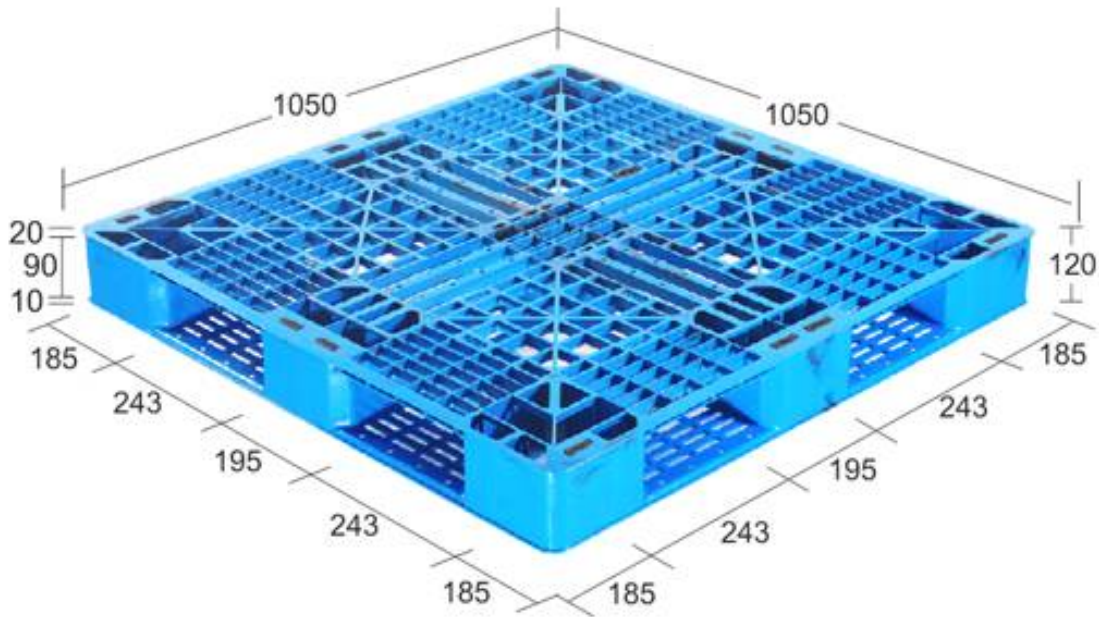

RI 105105 GT DD

RISE

DIMENSION	1050*1050*120 (mm)		STATIC	2000 KG
MATERIAL	HDPE/PP		DYNAMIC	1000 KG
COLOUR	BLUE/RED		RACKING	NIL
FORK LIFT	4 WAY	STACKER	N/A	HAND TROLLY N/A