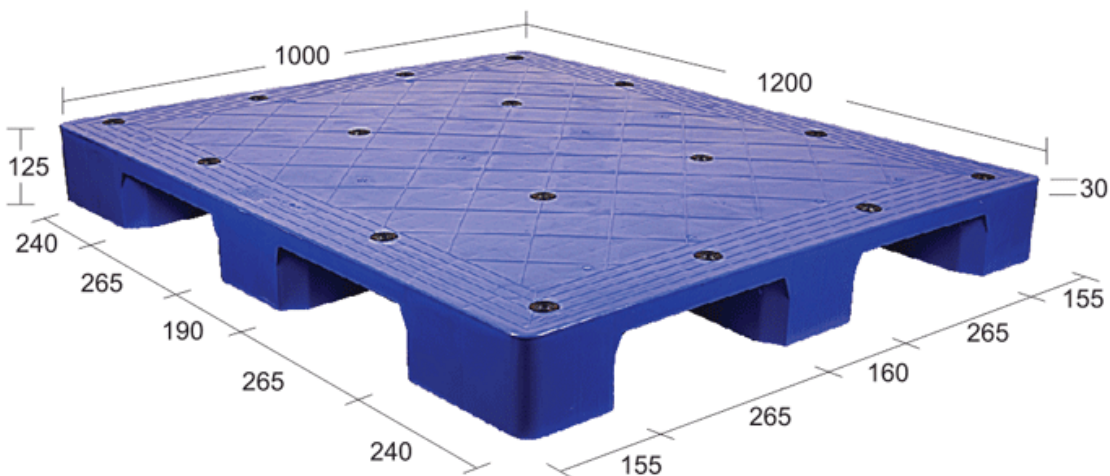

M: 9974123300

E: THERISEENTERPRISE@GMAIL.COM

W: WWW.THERISEENTERPRISE.COM

INJECTION MOULDING PALLETS

RI 121016 GT SD 3S

DIMENSION	1200*1000*160 (mm)		STATIC	4000 KG	
MATERIAL	HDPE/PP		DYNAMIC	UP TO1000 KG	
COLOUR	BLUE/RED		RACKING	UP TO1000 KG	
FORK LIFT	4 WAY	STACKER	2 WAY	HAND TROLLY	2 WAY

RI 1210125 FT 9L

DIMENSION	1200*1000*125 (mm)		STATIC	2500 KG	
MATERIAL	HDPE/PP		DYNAMIC	500 KG	
COLOUR	BLUE/RED		RACKING	NIL	
FORK LIFT	4 WAY	STACKER	4 WAY	HAND TROLLY	4 WAY

RI 121013 GT 9L

DIMENSION	1200*1000*130 (mm)		STATIC	2000 KG	
MATERIAL	HDPE/PP		DYNAMIC	1000 KG	
COLOUR	BLUE/RED		RACKING	NIL	
FORK LIFT	4 WAY	STACKER	4 WAY	HAND TROLLY	4 WAY

RI 121015 GT DD H/W

DIMENSION	1200*1000*150 (mm)		STATIC	4000 KG	
MATERIAL	HDPE/PP		DYNAMIC	UP TO 1000 KG	
COLOUR	BLUE/RED		RACKING	UP TO 500 KG	
FORK LIFT	4 WAY	STACKER	N/A	HAND TROLLY	4 WAY

RI 121012 GT DD L/W

EURO PALLET:

RI 121015 PERFORATED DD

DIMENSION	1200*1000*150 (mm)	STATIC	4000 KG		
MATERIAL	HDPE/PP	DYNAMIC	UP TO 1000 KG		
COLOUR	BLUE/BLACK	RACKING	UP TO 500 KG		
FORK LIFT	4 WAY	STACKER	N/A	HAND TROLLY	4 WAY