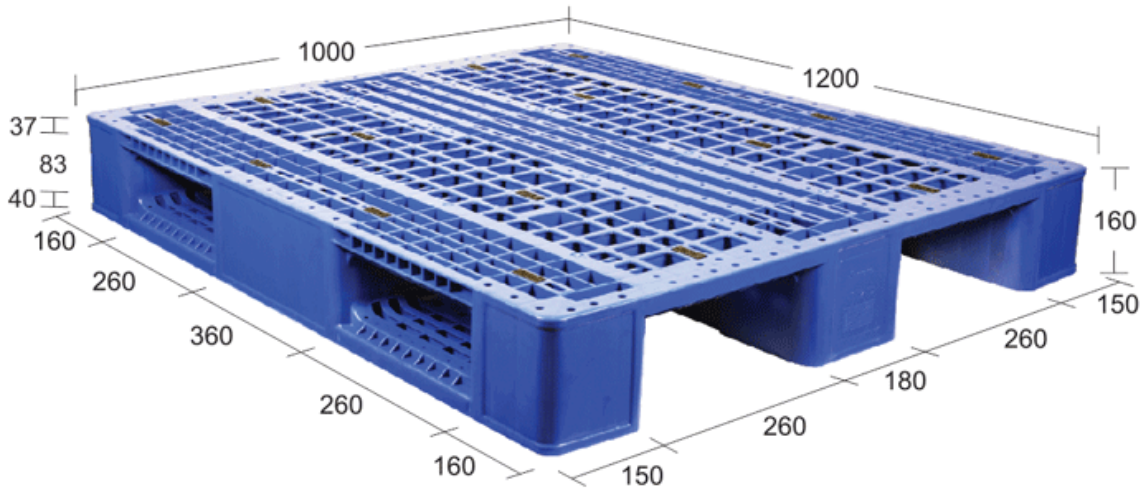

M: 9974123300

E: THERISEENTERPRISE@GMAIL.COM

W: WWW.THERISEENTERPRISE.COM

INJECTION MOULDING PALLETS

RI 121016 GT SD 3S

DIMENSION	1200*1000*160 (mm)		STATIC	4000 KG	
MATERIAL	HDPE/PP		DYNAMIC	UP TO1000 KG	
COLOUR	BLUE/RED		RACKING	UP TO1000 KG	
FORK LIFT	4 WAY	STACKER	2 WAY	HAND TROLLY	2 WAY

RI 121015 GT DD H/W

DIMENSION	1200*1000*150 (mm)		STATIC	4000 KG	
MATERIAL	HDPE/PP		DYNAMIC	UP TO 1000 KG	
COLOUR	BLUE/RED		RACKING	UP TO 500 KG	
FORK LIFT	4 WAY	STACKER	N/A	HAND TROLLY	4 WAY

RI 121012 GT DD L/W

RI 1280125 GT SD 9L

DIMENSION	1200*800*125 (mm)		STATIC	2000 KG	
MATERIAL	HDPE/PP		DYNAMIC	UP TO 500 KG	
COLOUR	BLUE/RED		RACKING	N/A	
FORK LIFT	4 WAY	STACKER	4 WAY	HAND TROLLY	4 WAY

ECONOMICAL PALLET

FOR INHOUSE PURPOSE AND FOR EXPORT PURPOSE

EURO PALLET:

RI 121015 PERFORATED DD

DIMENSION	1200*1000*150 (mm)	STATIC	4000 KG		
MATERIAL	HDPE/PP	DYNAMIC	UP TO 1000 KG		
COLOUR	BLUE/BLACK	RACKING	UP TO 500 KG		
FORK LIFT	4 WAY	STACKER	N/A	HAND TROLLY	4 WAY