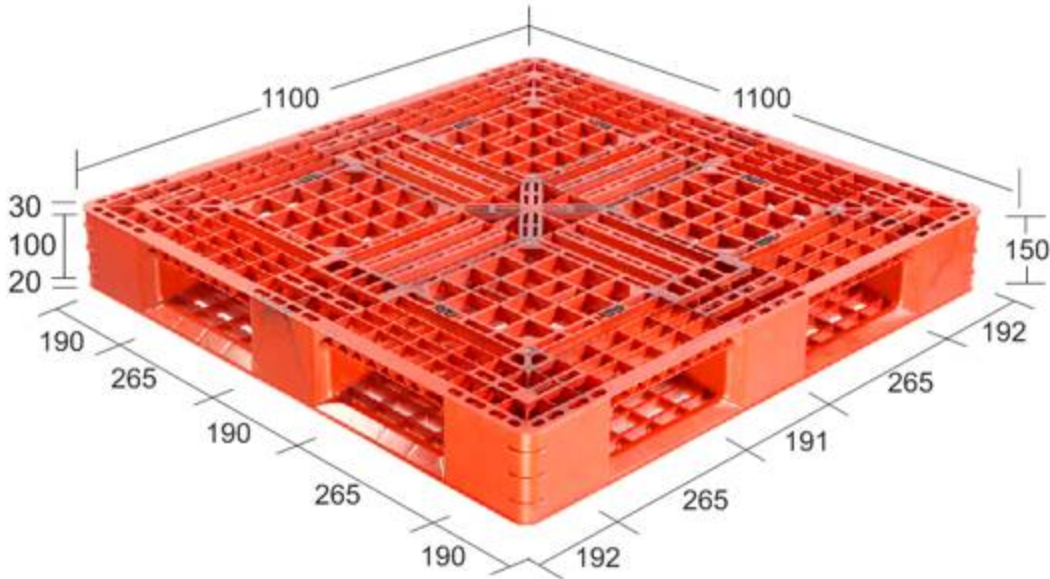

RI 121015 GT DD H/W

DIMENSION	1200*1000*150 (mm)		STATIC	4000 KG	
MATERIAL	HDPE/PP		DYNAMIC	UP TO 1000 KG	
COLOUR	BLUE/RED		RACKING	UP TO 500 KG	
FORK LIFT	4 WAY	STACKER	N/A	HAND TROLLY	4 WAY

RI 121012 GT DD L/W

PLEASE

DIMENSION	1200*1000*120 (mm)	STATIC	2000 KG
MATERIAL	HDPE/PP	DYNAMIC	UP TO1000 KG
COLOUR	BLUE/RED	RACKING	NIL
FORK LIFT	4 WAY	STACKER	N/A
		HAND TROLLY	N/A

RI 11115 GT DD

PLEASE

DIMENSION	1100*1100*150 (mm)	STATIC	2000 KG
MATERIAL	HDPE/PP	DYNAMIC	1000 KG
COLOUR	BLUE/RED	RACKING	NIL
FORK LIFT	4 WAY	STACKER	N/A
		HAND TROLLY	4 WAY

RI 1280125 GT SD 9L

DIMENSION	1200*800*125 (mm)		STATIC	2000 KG	
MATERIAL	HDPE/PP		DYNAMIC	UP TO 500 KG	
COLOUR	BLUE/RED		RACKING	N/A	
FORK LIFT	4 WAY	STACKER	4 WAY	HAND TROLLY	4 WAY

ECONOMICAL PALLET

FOR INHOUSE PURPOSE AND FOR EXPORT PURPOSE

EURO PALLET:

RI 121015 PERFORATED DD

DIMENSION	1200*1000*150 (mm)	STATIC	4000 KG		
MATERIAL	HDPE/PP	DYNAMIC	UP TO 1000 KG		
COLOUR	BLUE/BLACK	RACKING	UP TO 500 KG		
FORK LIFT	4 WAY	STACKER	N/A	HAND TROLLY	4 WAY