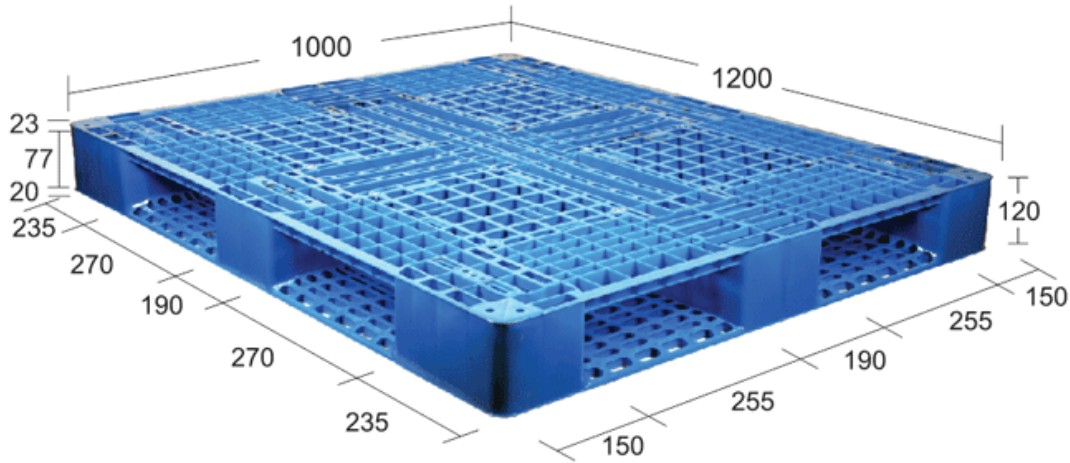

RI 1210125 FT 9L

DIMENSION	1200*1000*125 (mm)		STATIC	2500 KG	
MATERIAL	HDPE/PP		DYNAMIC	500 KG	
COLOUR	BLUE/RED		RACKING	NIL	
FORK LIFT	4 WAY	STACKER	4 WAY	HAND TROLLY	4 WAY

RI 121013 GT 9L

DIMENSION	1200*1000*130 (mm)		STATIC	2000 KG	
MATERIAL	HDPE/PP		DYNAMIC	1000 KG	
COLOUR	BLUE/RED		RACKING	NIL	
FORK LIFT	4 WAY	STACKER	4 WAY	HAND TROLLY	4 WAY

RI 121015 GT DD H/W

DIMENSION	1200*1000*150 (mm)		STATIC	4000 KG	
MATERIAL	HDPE/PP		DYNAMIC	UP TO 1000 KG	
COLOUR	BLUE/RED		RACKING	UP TO 500 KG	
FORK LIFT	4 WAY	STACKER	N/A	HAND TROLLY	4 WAY

RI 121012 GT DD L/W

RI 1280125 GT SD 9L

DIMENSION	1200*800*125 (mm)		STATIC	2000 KG	
MATERIAL	HDPE/PP		DYNAMIC	UP TO 500 KG	
COLOUR	BLUE/RED		RACKING	N/A	
FORK LIFT	4 WAY	STACKER	4 WAY	HAND TROLLY	4 WAY

ECONOMICAL PALLET

FOR INHOUSE PURPOSE AND FOR EXPORT PURPOSE

EURO PALLET:

RI 121015 PERFORATED DD

DIMENSION	1200*1000*150 (mm)	STATIC	4000 KG		
MATERIAL	HDPE/PP	DYNAMIC	UP TO 1000 KG		
COLOUR	BLUE/BLACK	RACKING	UP TO 500 KG		
FORK LIFT	4 WAY	STACKER	N/A	HAND TROLLY	4 WAY