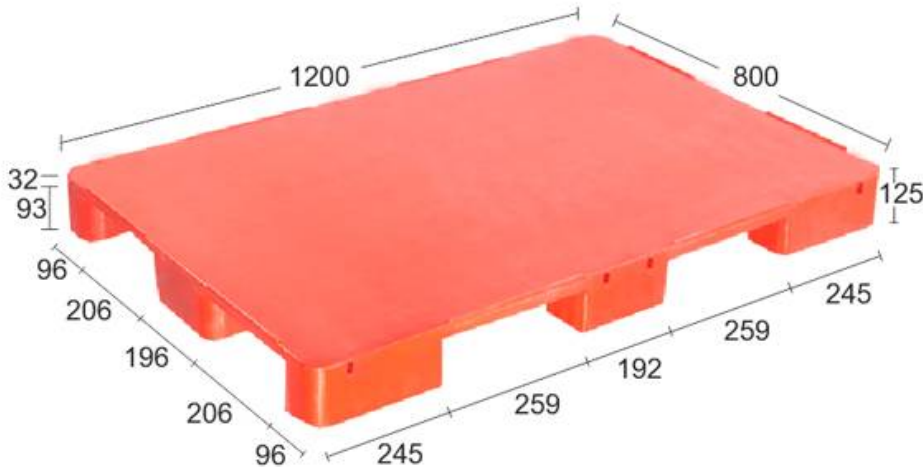

RI 121015 GT DD H/W

DIMENSION	1200*1000*150 (mm)		STATIC	4000 KG	
MATERIAL	HDPE/PP		DYNAMIC	UP TO 1000 KG	
COLOUR	BLUE/RED		RACKING	UP TO 500 KG	
FORK LIFT	4 WAY	STACKER	N/A	HAND TROLLY	4 WAY

RI 121012 GT DD L/W

PLEASE

DIMENSION	1200*1000*120 (mm)	STATIC	2000 KG
MATERIAL	HDPE/PP	DYNAMIC	UP TO1000 KG
COLOUR	BLUE/RED	RACKING	NIL
FORK LIFT	4 WAY	STACKER	N/A
		HAND TROLLY	N/A

RI 11115 GT DD

PLEASE

DIMENSION	1100*1100*150 (mm)	STATIC	2000 KG
MATERIAL	HDPE/PP	DYNAMIC	1000 KG
COLOUR	BLUE/RED	RACKING	NIL
FORK LIFT	4 WAY	STACKER	N/A
		HAND TROLLY	4 WAY

RI 105105 GT DD

RISE

DIMENSION	1050*1050*120 (mm)		STATIC	2000 KG
MATERIAL	HDPE/PP		DYNAMIC	1000 KG
COLOUR	BLUE/RED		RACKING	NIL
FORK LIFT	4 WAY	STACKER	N/A	HAND TROLLY N/A

RI 1280125 FT 9L

DIMENSION	1200*800*125 (mm)		STATIC	2000 KG
MATERIAL	HDPE/PP		DYNAMIC	300 KG
COLOUR	BLUE/RED		RACKING	NIL
FORK LIFT	4 WAY	STACKER	4 WAY	HAND TROLLY 4 WAY

RI 1280125 GT SD 9L

DIMENSION	1200*800*125 (mm)		STATIC	2000 KG	
MATERIAL	HDPE/PP		DYNAMIC	UP TO 500 KG	
COLOUR	BLUE/RED		RACKING	N/A	
FORK LIFT	4 WAY	STACKER	4 WAY	HAND TROLLY	4 WAY

ECONOMICAL PALLET

FOR INHOUSE PURPOSE AND FOR EXPORT PURPOSE