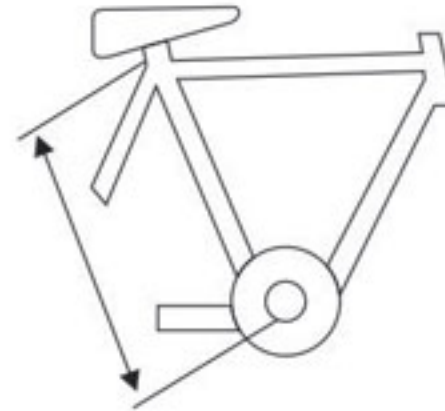

Measuring Chart For Your New Bike

YOUR INSIDE LEG
(A ON DIAGRAM)

THE FRAME SIZE NEEDED
(B ON DIAGRAM)

23" - 29"

15"

24" - 30"

16"

26" - 32"

18"

29" - 35"

20"

30" - 36"

21"

31" - 37"

22"

33" - 39"

24"