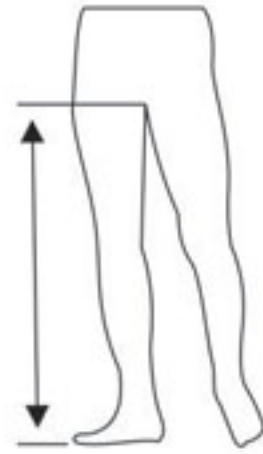

Measuring Chart For Your New Bike

YOUR INSIDE LEG
(A ON DIAGRAM)

THE FRAME SIZE NEEDED
(B ON DIAGRAM)

23" - 29"

15"

24" - 30"

16"

26" - 32"

18"

29" - 35"

20"

30" - 36"

21"

31" - 37"

22"

33" - 39"

24"

- (A) To ride your bike comfortably, you should be able to keep your foot flat on the pedal throughout its rotation. Most handlebars and saddles are adjustable but it is still important to pick the right frame size.
- (B) Check your inside leg length measurements against the chart to see which frame size is right for you.