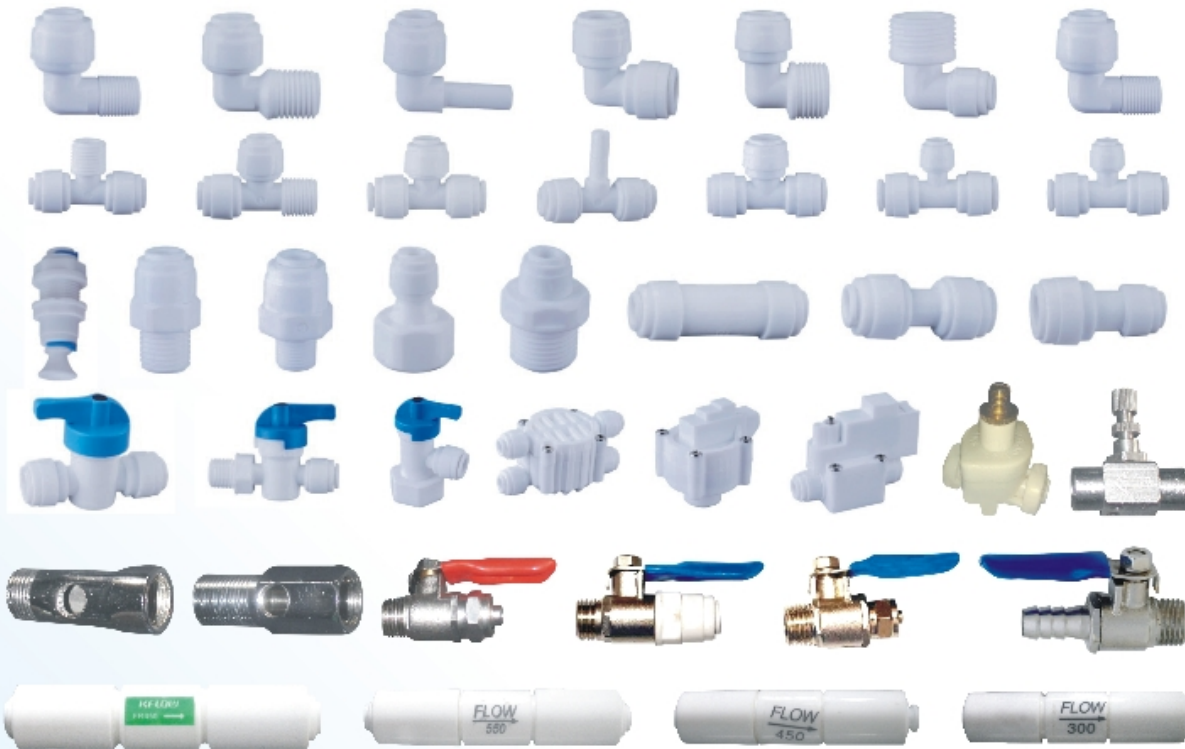

RO SPARE PARTS

F.R. (K-Flo)

PHILIPS

HERO
余姚市和润塑料电器厂
HERO AQUASYSTEM INTERNATIONAL LTD