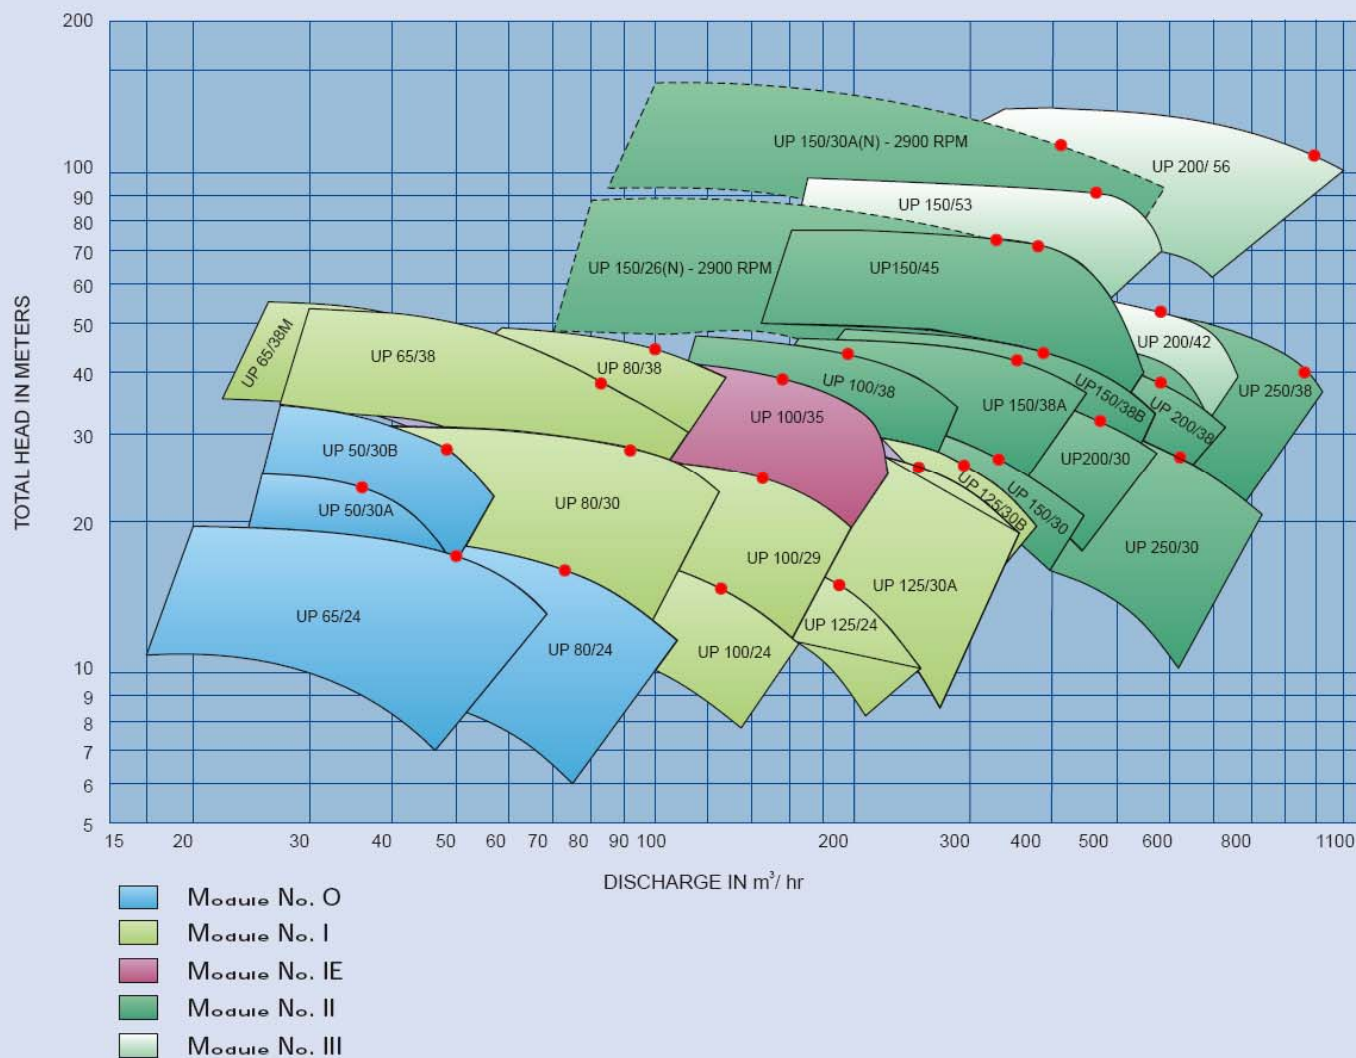

# FAMILY CURVES

UP (Metric) PUMPS at 1450 rpm - 50 Hz

KIRLOSKAR UP THROUGH BORE HORIZONTAL SPLIT CASING PUMPS