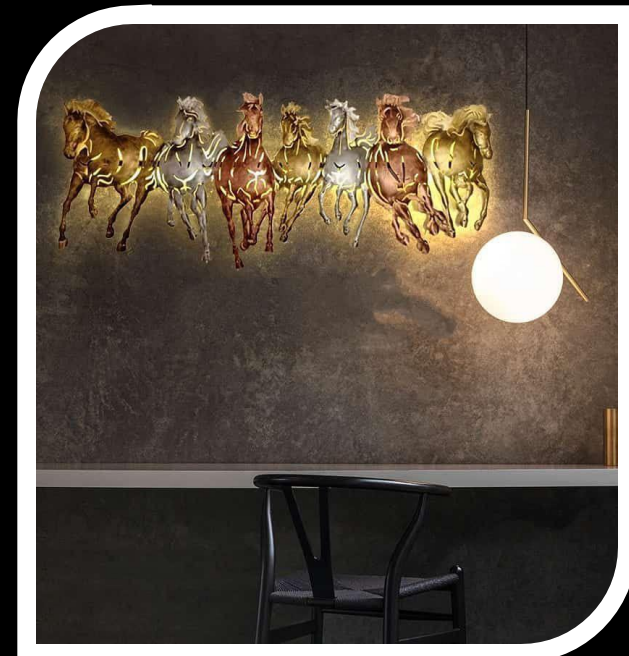

BALAJI INC.

CODE - BIW048

SIZE (INCH) - 30*2*11"

MRP - 3500/- GST EXTRA