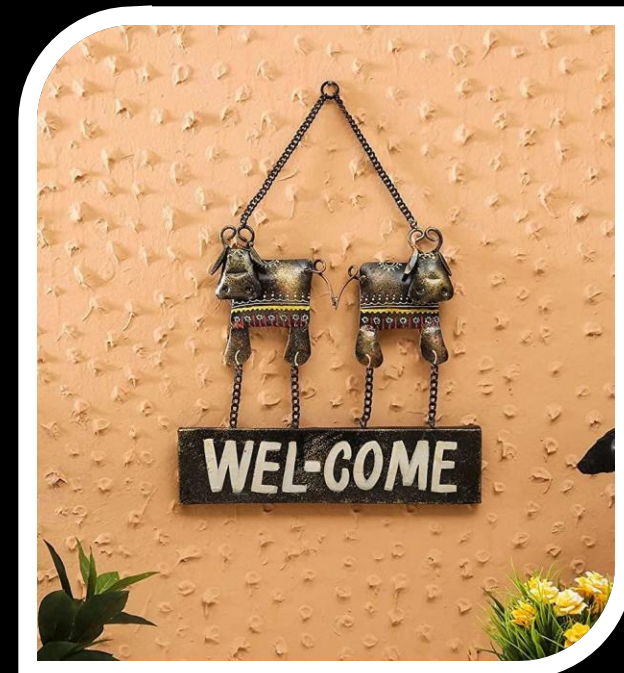

COW WELCOME BOARD

BALAJI INC.

CODE - BIW066

SIZE (INCH) - 12*1*10"

MRP - 1300 /- GST EXTRA