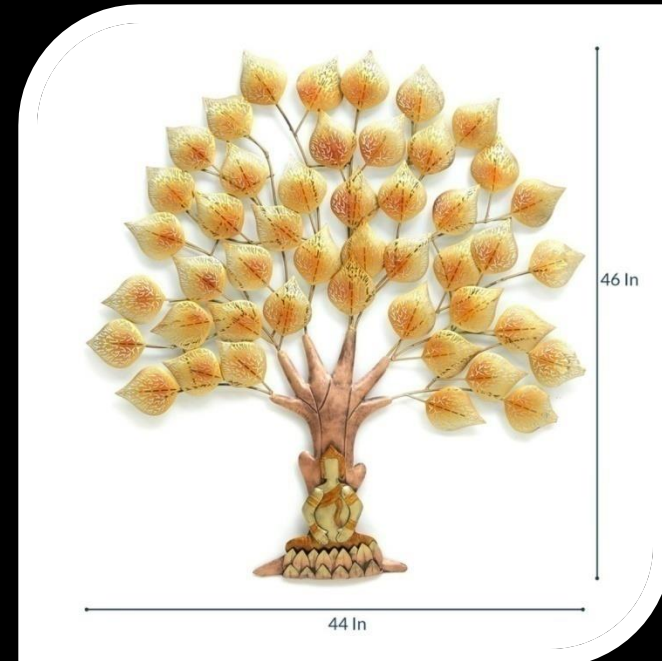

BUDHA TREE (BIG)

BALAJI INC.

CODE - BIW022

SIZE (INCH) - 44*2*46"

MRP - 10000/- GST EXTRA