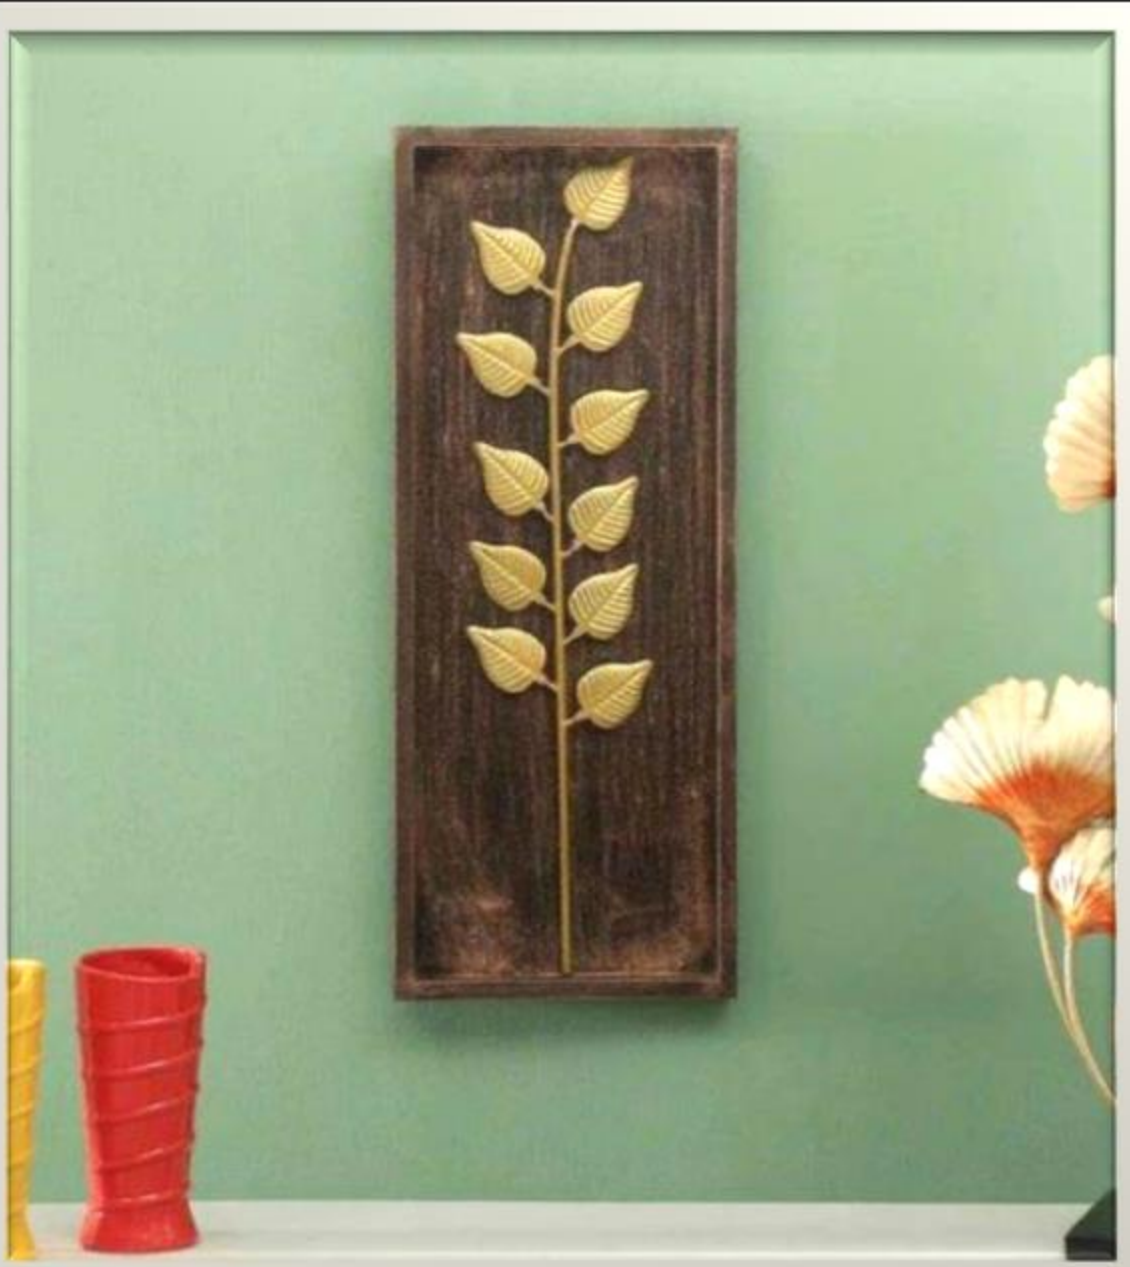

MRP - 1899/- GST EXTRA

TITAN LEAF

BALAJI INC.

CODE - BIW034

SIZE (INCH) - 8*2*20"

MRP - 1899/- GST EXTRA

DEERS ON MOUNTAINS

BALAJI INC.