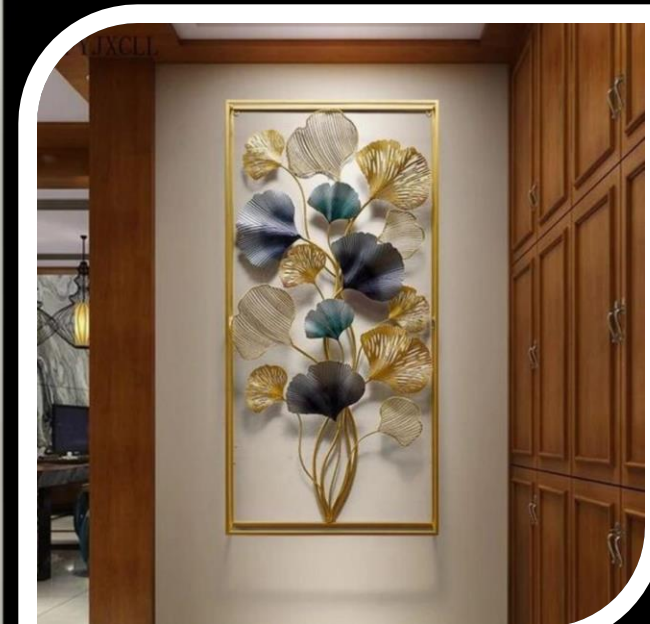

SIZE (INCH) - 24*2*24"

MRP - 5000/- GST EXTRA

IRIS FRAME

BALAJI INC.

CODE - BIW075

SIZE (INCH) - 24*3*54"

MRP- 12000/- GST EXTRA

7 HORSE ON PANEL (SMALL)