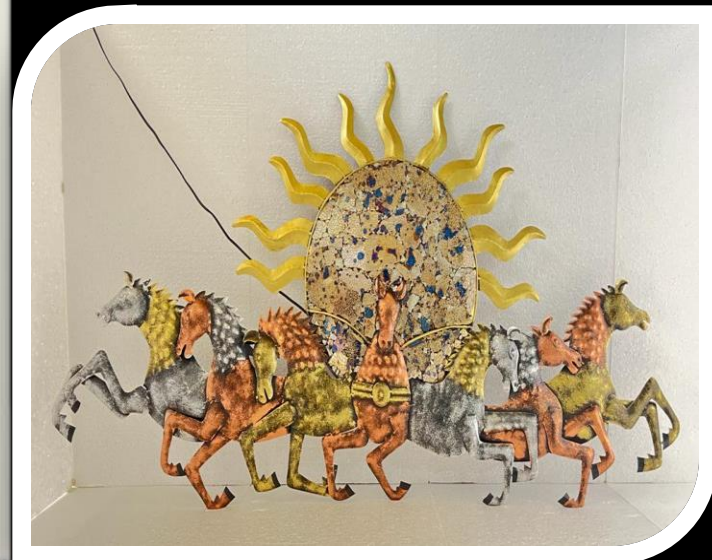

SUN HORSES (BIG)

BALAJI INC.

CODE - BIW019

SIZE (INCH) - 57*2*30"

MRP - 11500/- GST EXTRA