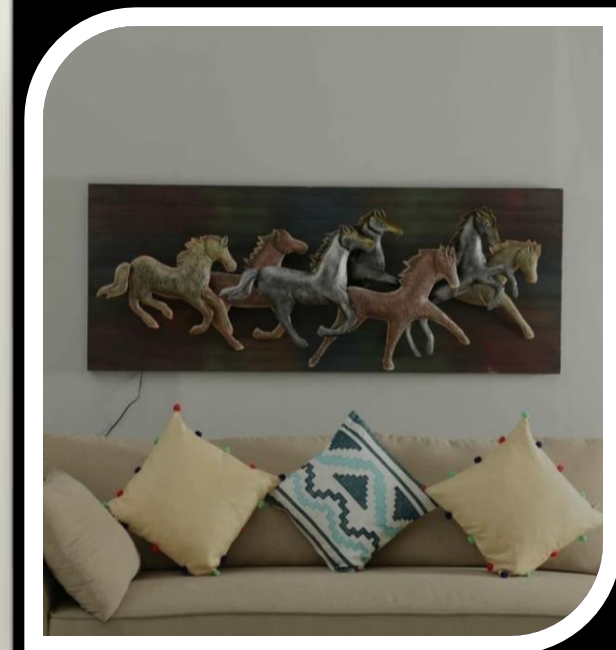

BALAJI INC.

CODE - BIW076

SIZE (INCH) - 36*3*14"

MRP-6000/- GST EXTRA