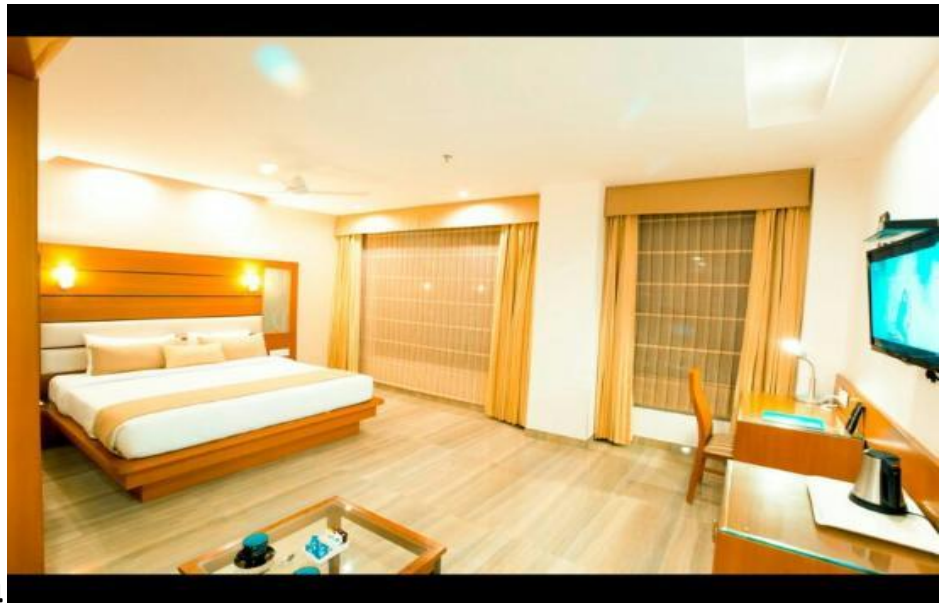

Quality
& Performance
Assurance