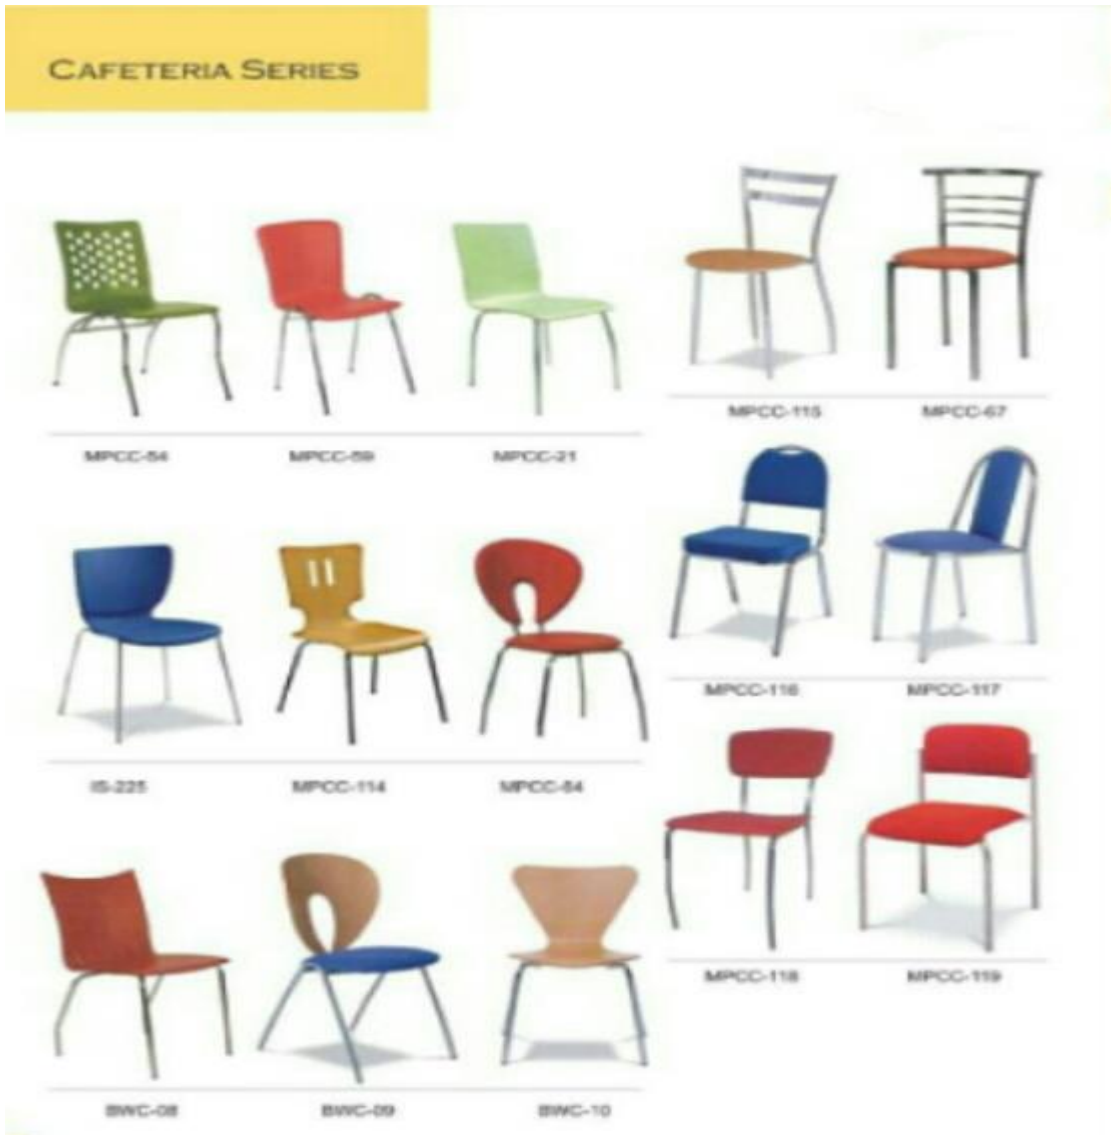

RI: 2056

Quality
& Performance
Assurance

M. +91 9896838821
9896188921
Tel : 0171-2698888

RISING INTERNATIONAL

Mfg. & Exporters

CAFETERIA FURNITURE

RI: 2057

Quality
& Performance
Assurance