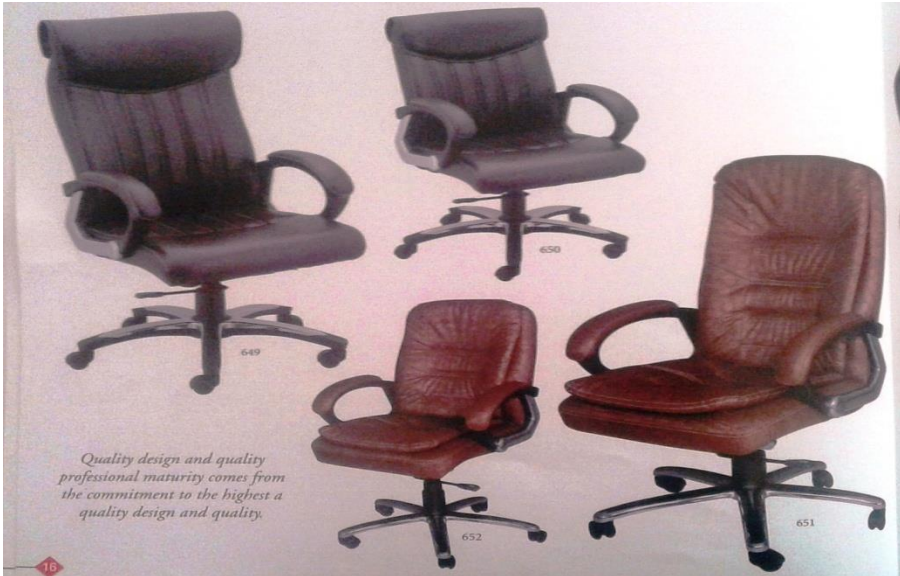

M. +91 9896838821
9896188921
Tel : 0171-269888c

RISING INTERNATIONAL

Mfg. & Exporters

CHAIRS

Quality design and quality professional maturity comes from the commitment to the highest a quality design and quality.

RI: 1017